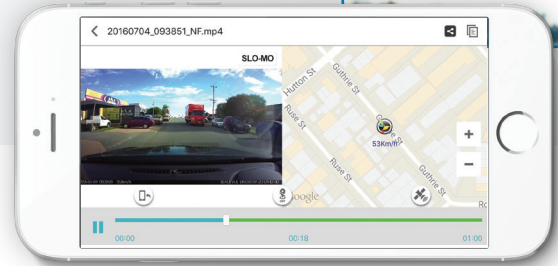

# VEHICLE DRIVE RECORDER

An essential dash cam that records every drive in full HD quality, including superior night-time vision. The device can also record even when the car is parked by using the Power Magic Pro (that comes included) that will cut off automatically, leaving enough charge in your battery to start your vehicle<sup>#</sup>.

## Key Features

Comes with a 32GB SD card<sup>^</sup>

- Records both audio and visual footage.
- Built in GPS and WiFi: GPS provides speed recording and tracks travel via Google Maps. WiFi allows for viewing a live feed, downloading footage and adjusting settings.
- SD card allows for easy viewing of captured footage on a PC, adjusting user options, playback footage in slow motion and more.
- Dedicated App (available via iOS and Android) for reviewing captured footage.
- Available as front or dual (front and rear) configuration.
- Professionally installed by a trained Technician.
- Comes with a 3 year nationwide warranty<sup>†</sup>

## Benefits

Your best eye witness in the event of an accident

The Power Magic Pro is included with your purchase and ensures the Vehicle Drive Recorder continues to record when the vehicle is parked

- Helps provide evidence in the event of an accident.
- In any sudden accident, footage can be replayed immediately via the App.
- Built-in GPS and WiFi makes for a cleaner installation with less cables, and removes the need to take the SD card out for simple tasks.
- Saves and organises files on the microSD card in a way that reduces the need for regular SD card formatting, and prevents file corruption events after long periods of use.